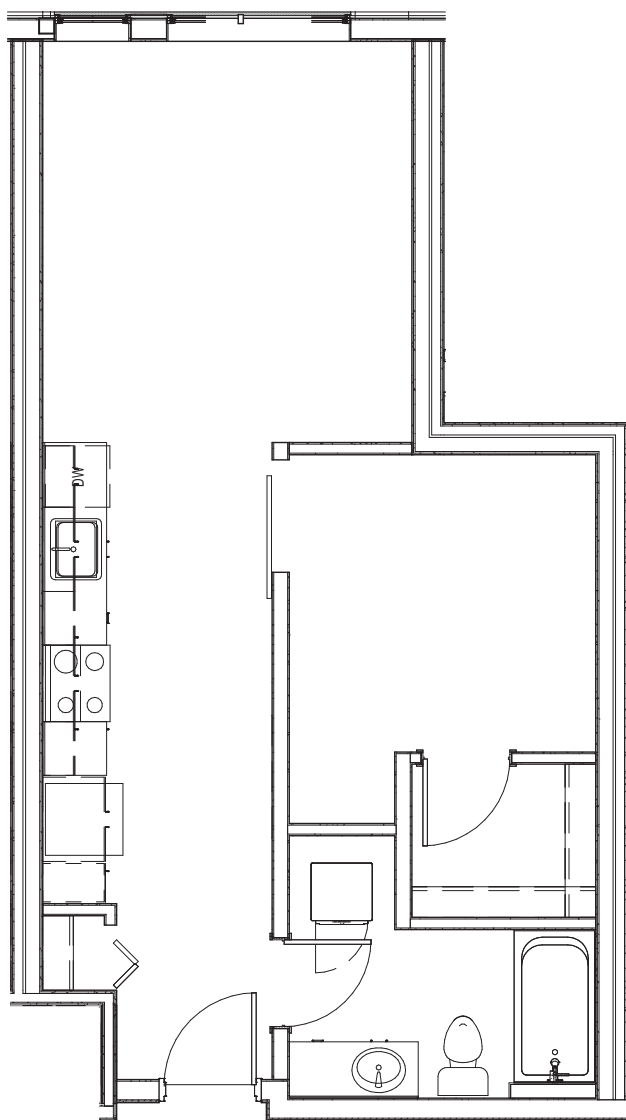

EL-0.1

1 BED / 1 BATH

595
SQ. FT.

ELEANOR

800 NE 67th St | Seattle, WA 98115

206-517-9935 | www.eleanorapartments.com

All dimensions and square footages are approximate