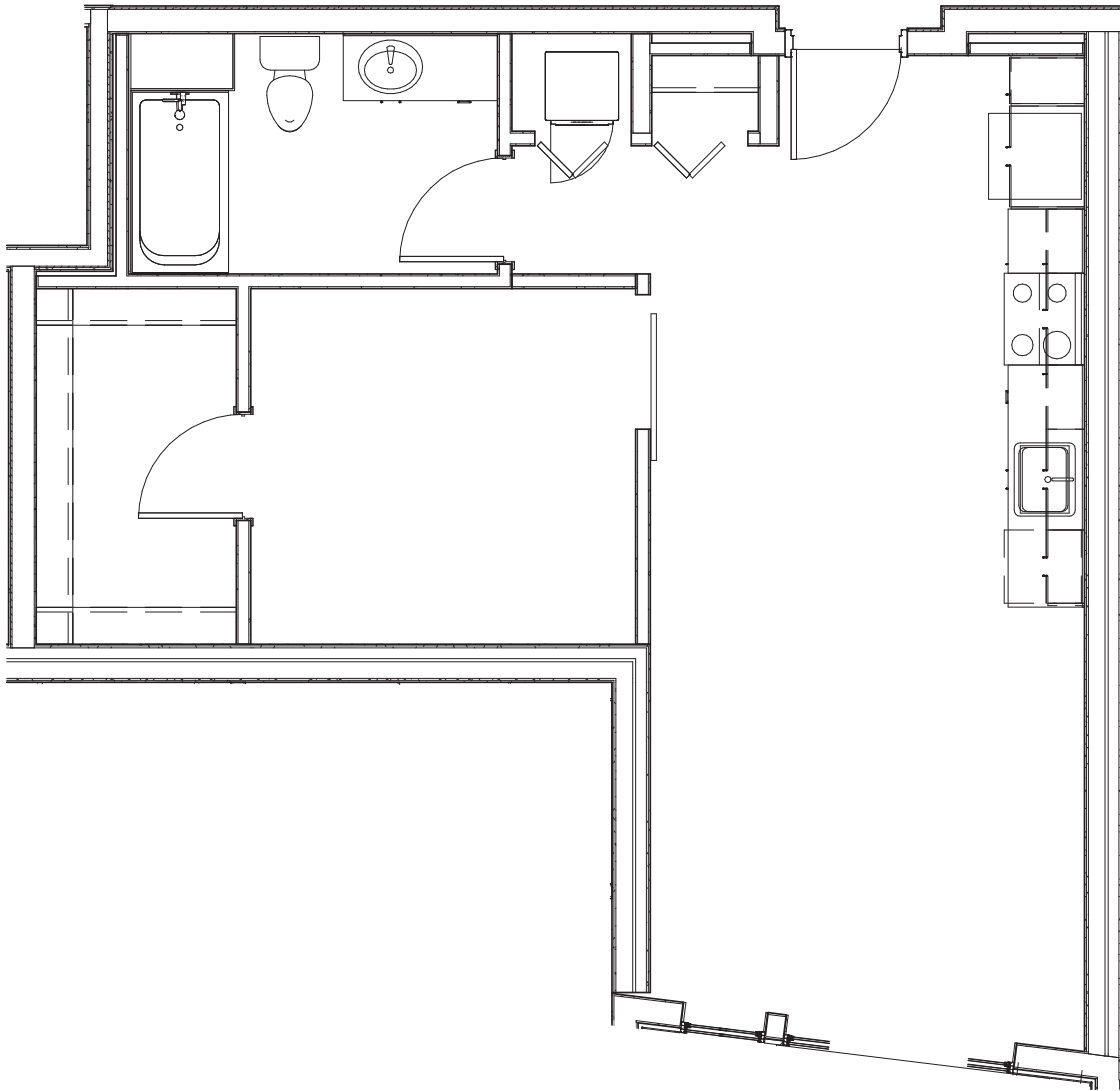

# EL-0.2

1 BED / 1 BATH

# 660

SQ. FT.

ELEANOR

800 NE 67th St | Seattle, WA 98115

206-517-9935 | [www.eleanorapartments.com](http://www.eleanorapartments.com)

*All dimensions and square footages are approximate*