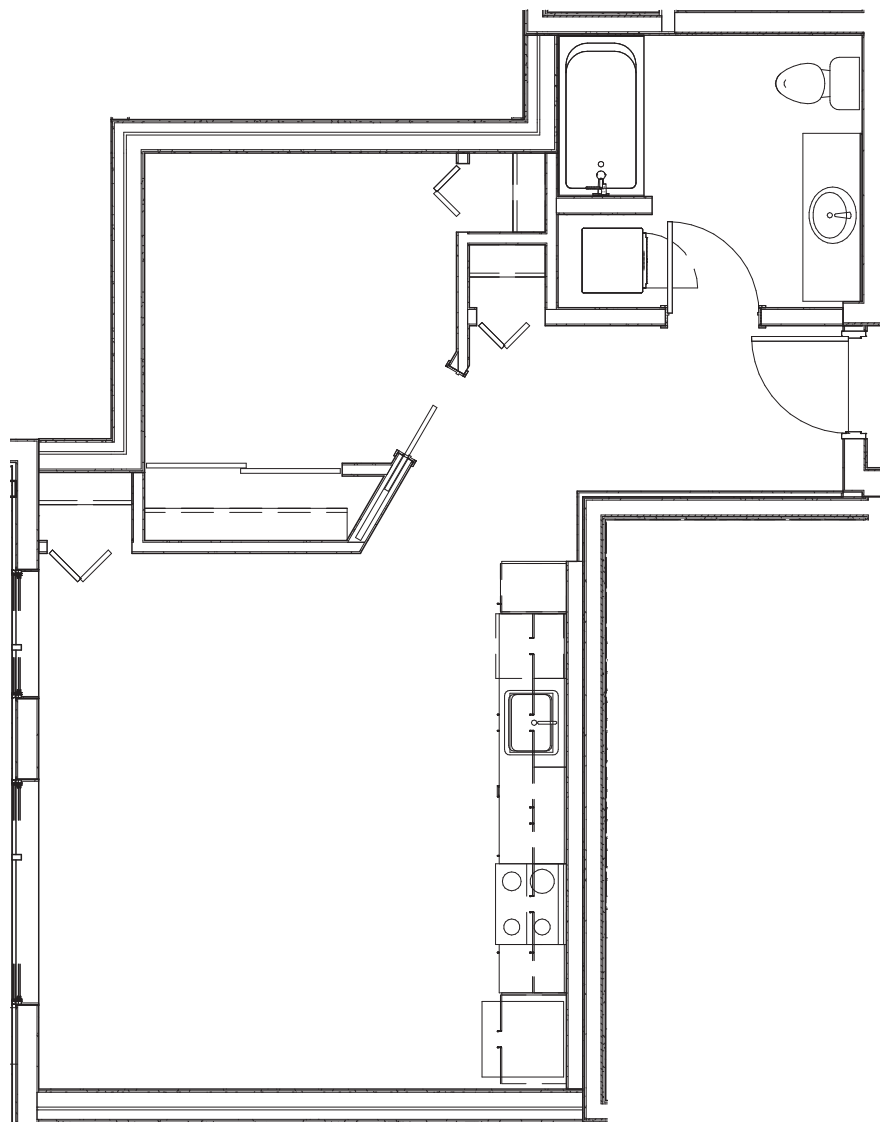

# EL-0.5

1 BED / 1 BATH

640  
SQ. FT.

ELEANOR

800 NE 67th St | Seattle, WA 98115

206-517-9935 | [www.eleanorapartments.com](http://www.eleanorapartments.com)

*All dimensions and square footages are approximate*