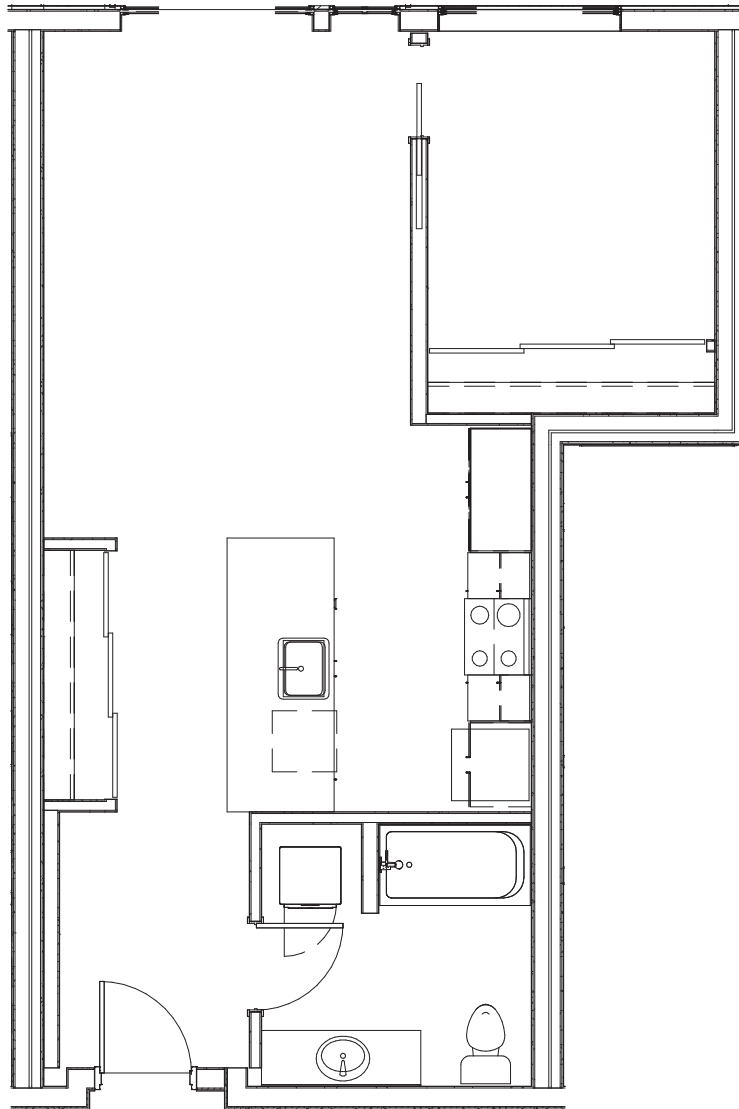

EL-1.1

1 BED / 1 BATH

694
SQ. FT.

ELEANOR

800 NE 67th St | Seattle, WA 98115

206-517-9935 | www.eleanorapartments.com

All dimensions and square footages are approximate