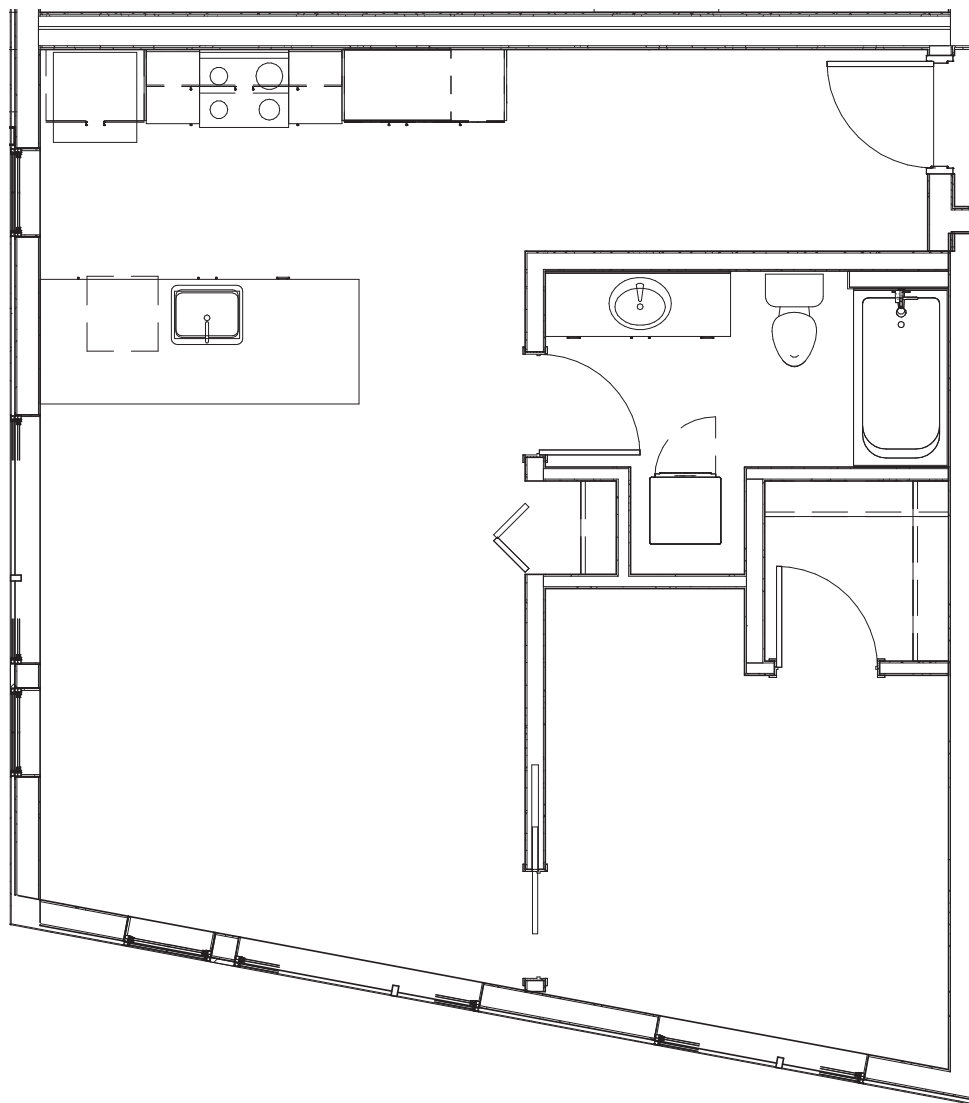

EL-1.2.1

1 BED / 1 BATH

742
SQ. FT.

ELEANOR

800 NE 67th St | Seattle, WA 98115

206-517-9935 | www.eleanorapartments.com

All dimensions and square footages are approximate