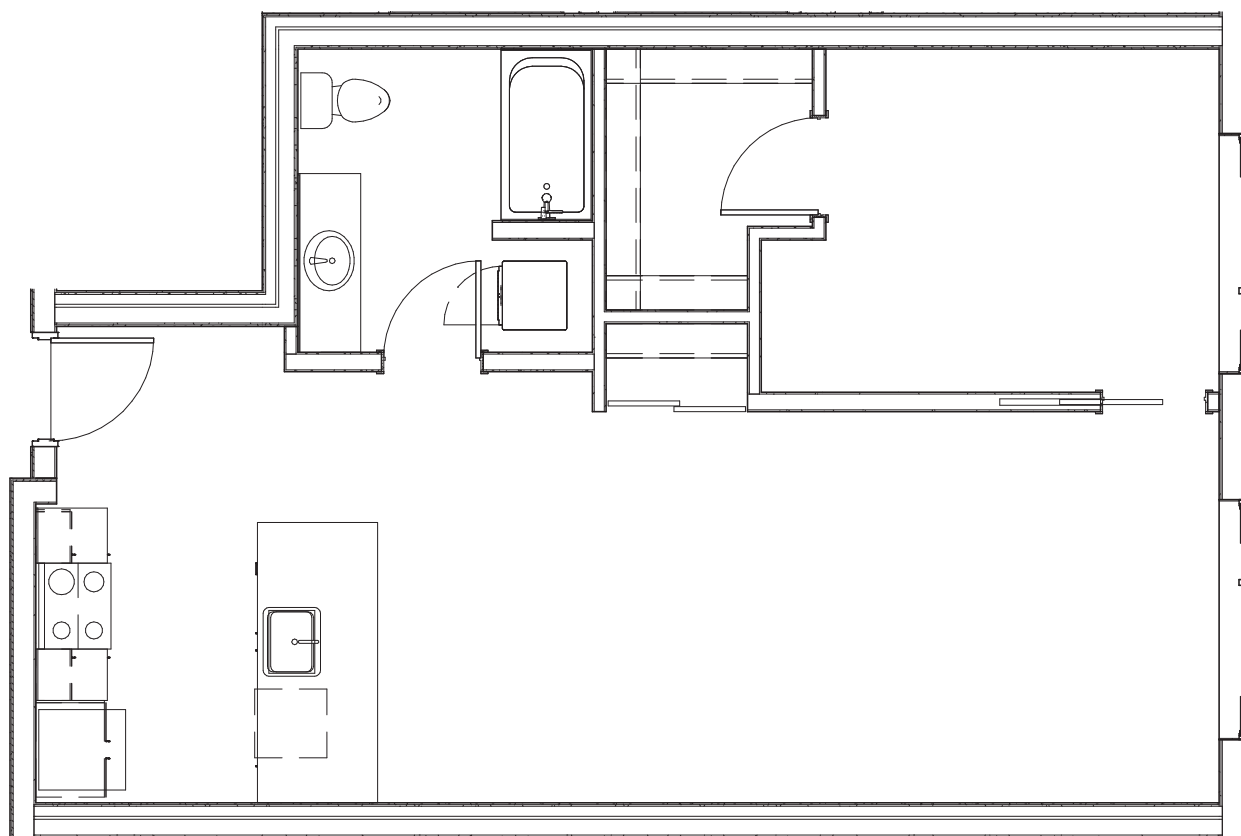

EL-1.3

1 BED / 1 BATH

754
SQ. FT.

ELEANOR

800 NE 67th St | Seattle, WA 98115

206-517-9935 | www.eleanorapartments.com

All dimensions and square footages are approximate