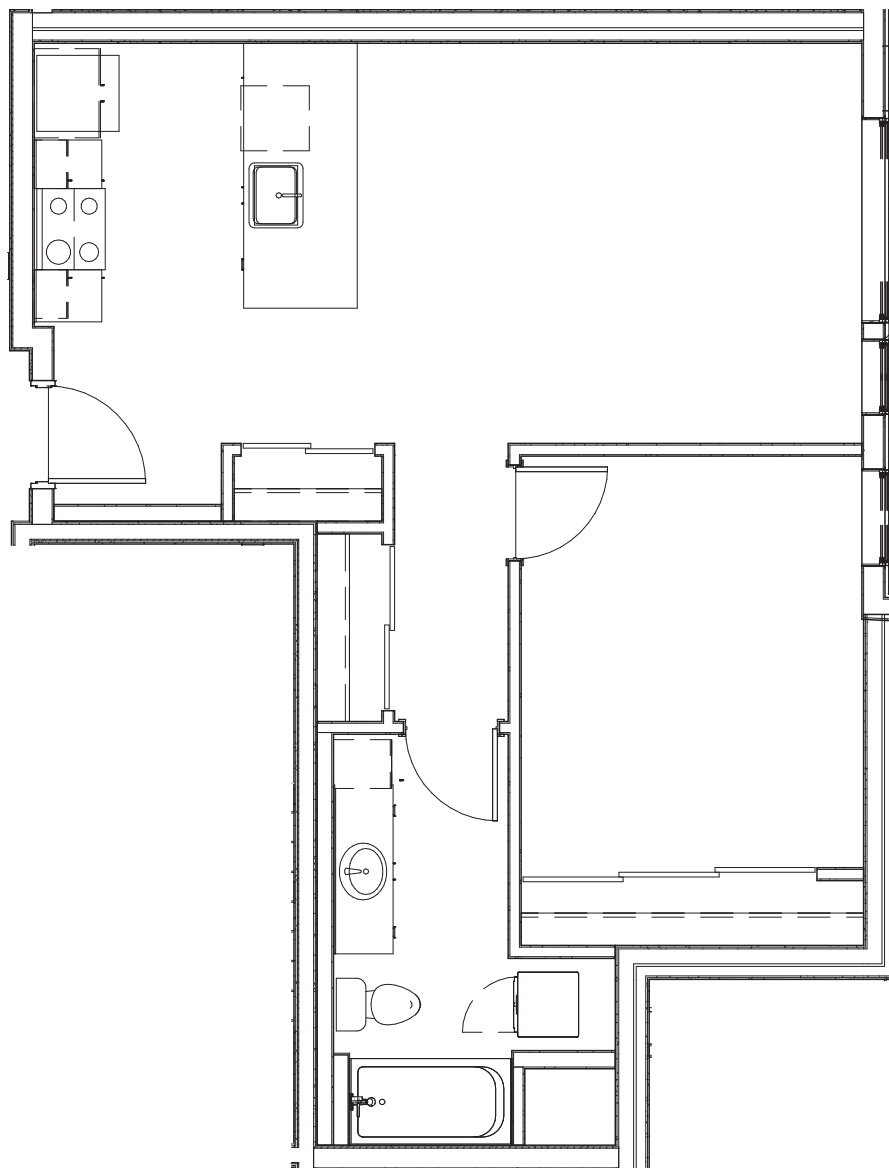

EL-1.4

1 BED / 1 BATH

714
SQ. FT.

ELEANOR

800 NE 67th St | Seattle, WA 98115

206-517-9935 | www.eleanorapartments.com

All dimensions and square footages are approximate