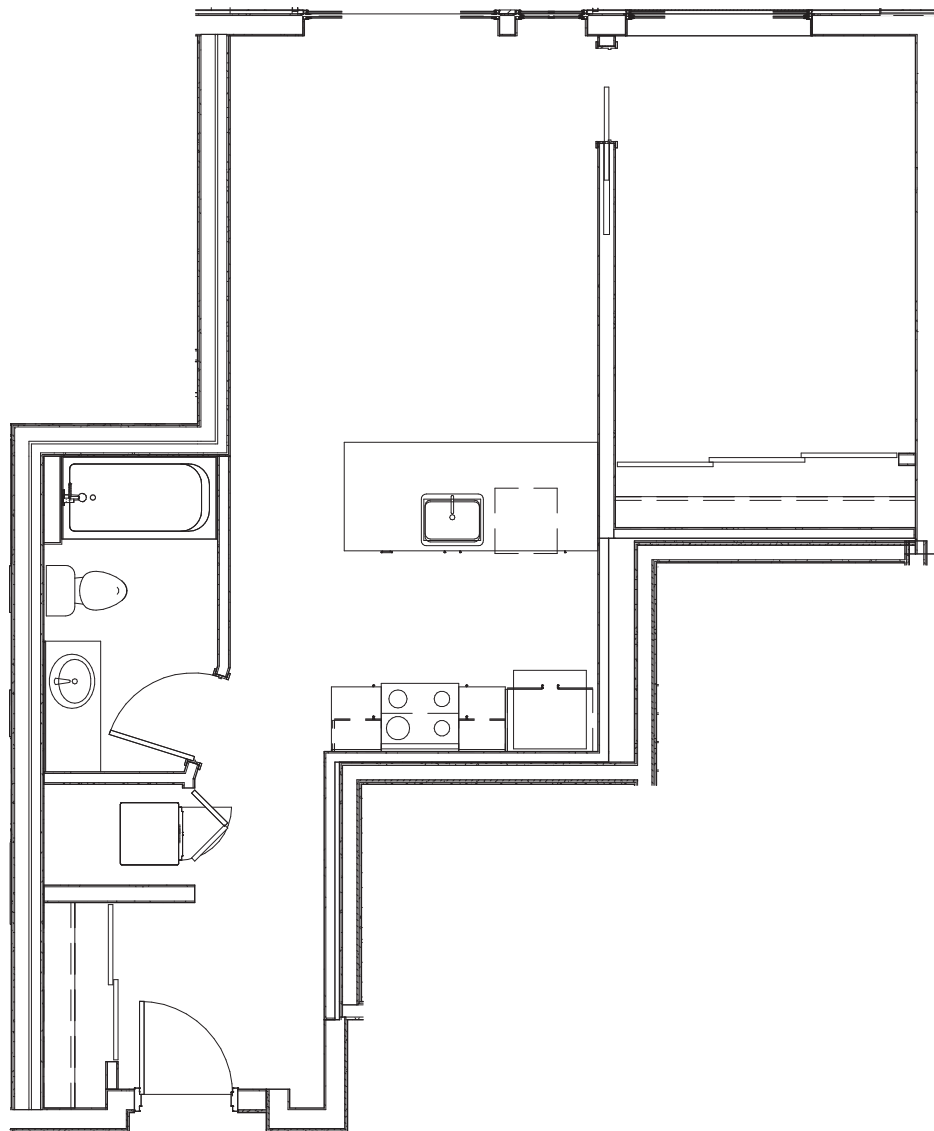

# EL-1.5

1 BED / 1 BATH

673  
SQ. FT.

ELEANOR

800 NE 67th St | Seattle, WA 98115

206-517-9935 | [www.eleanorapartments.com](http://www.eleanorapartments.com)

*All dimensions and square footages are approximate*