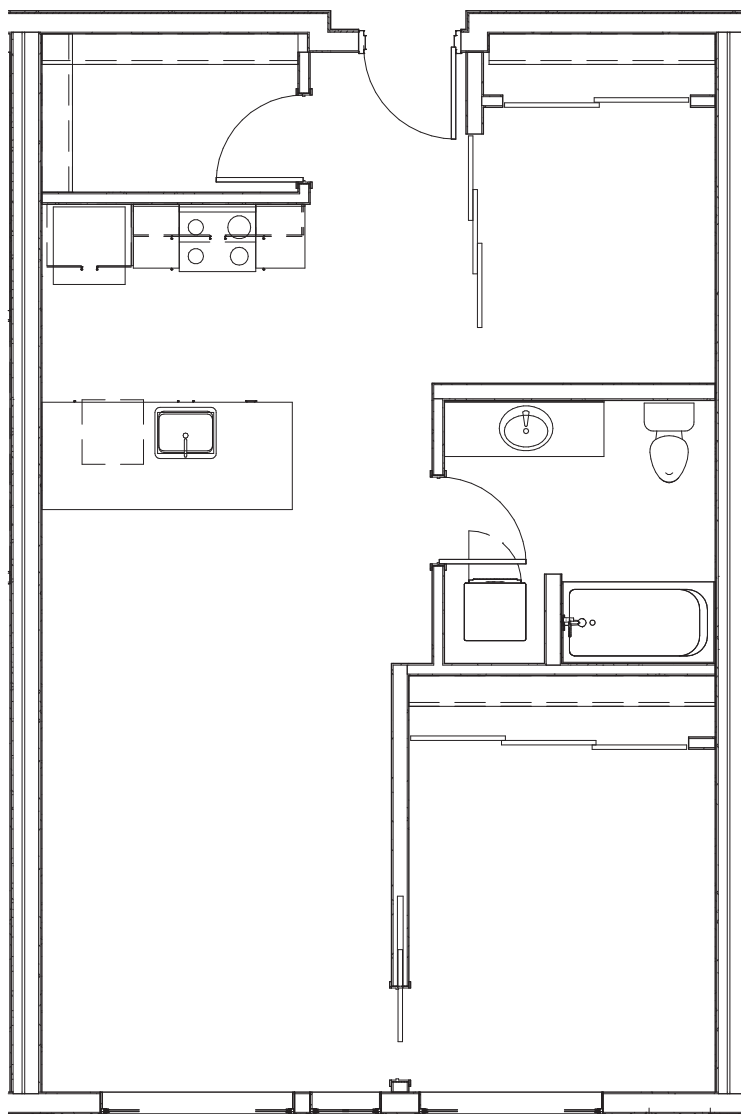

EL-1.6

1 BED / 1 BATH

828
SQ. FT.

ELEANOR

800 NE 67th St | Seattle, WA 98115

206-517-9935 | www.eleanorapartments.com

All dimensions and square footages are approximate