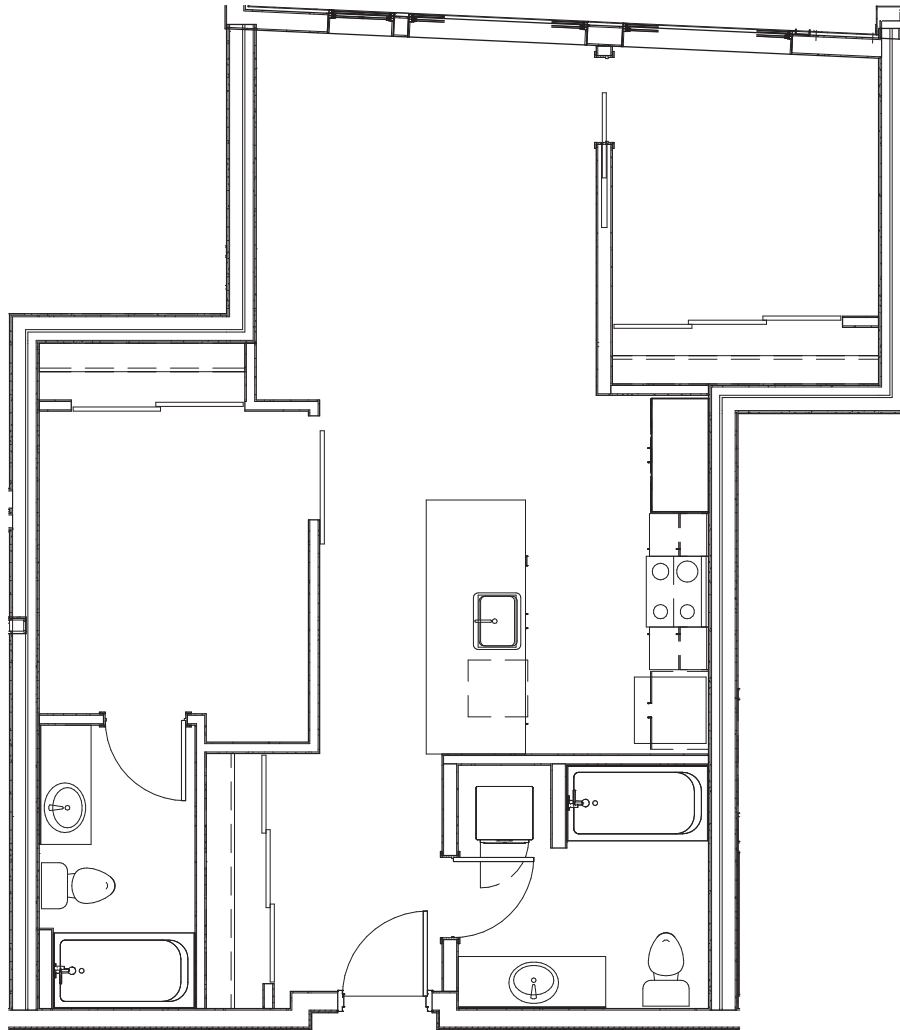

EL-1.7

2 BED / 2 BATH

803
SQ. FT.

ELEANOR

800 NE 67th St | Seattle, WA 98115

206-517-9935 | www.eleanorapartments.com

All dimensions and square footages are approximate