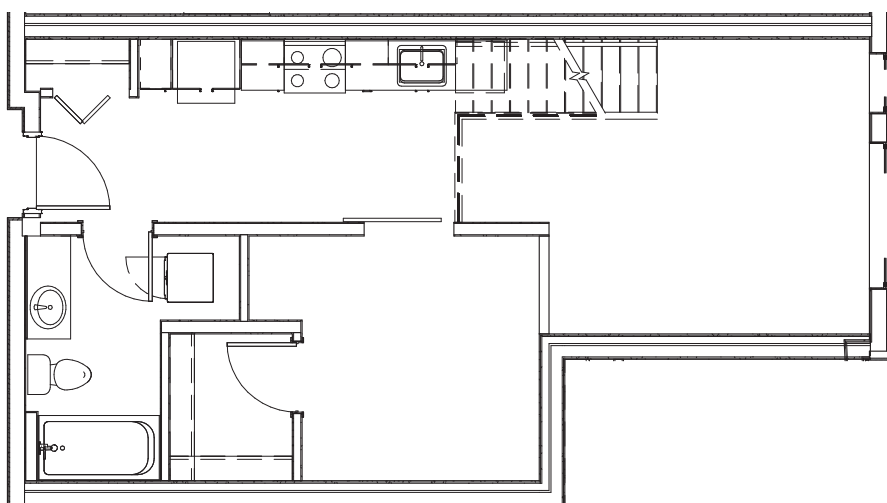

# EL-L.3

2 BED / 1 BATH

803  
SQ. FT.

ELEANOR

800 NE 67th St | Seattle, WA 98115

206-517-9935 | [www.eleanorapartments.com](http://www.eleanorapartments.com)

*All dimensions and square footages are approximate*