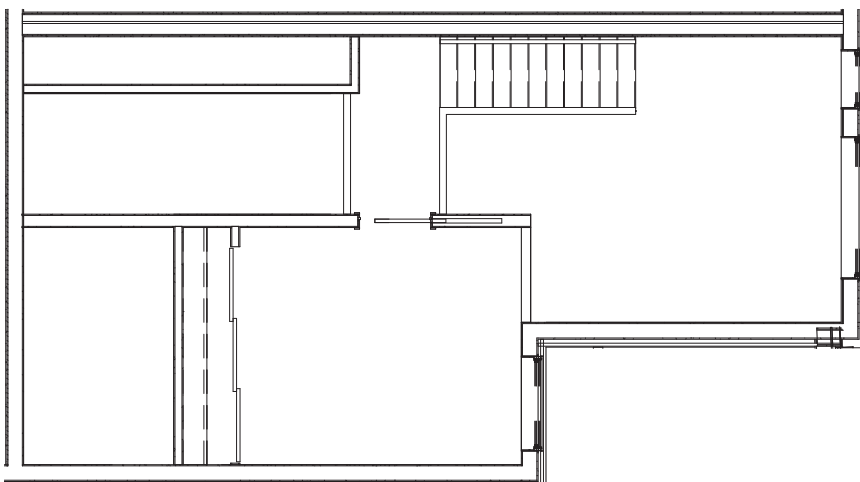

# EL-L.3

2 BED / 1 BATH

803  
SQ. FT.

ELEANOR

800 NE 67th St | Seattle, WA 98115

206-517-9935 | [www.eleanorapartments.com](http://www.eleanorapartments.com)

*All dimensions and square footages are approximate*