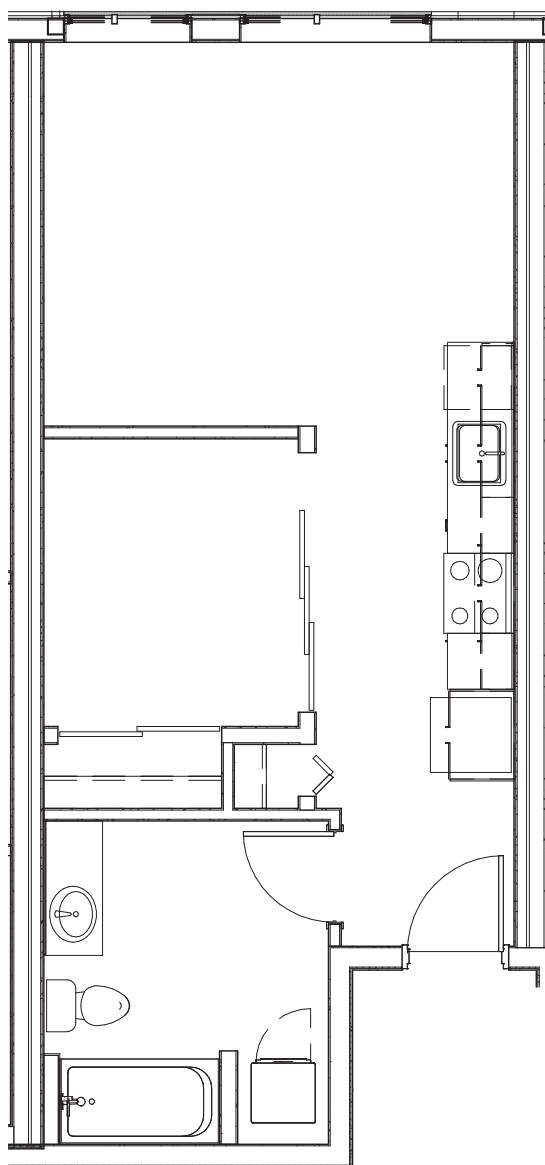

EL-S.1

STUDIO / 1 BATH

519
SQ. FT.

ELEANOR

800 NE 67th St | Seattle, WA 98115

206-517-9935 | www.eleanorapartments.com

All dimensions and square footages are approximate