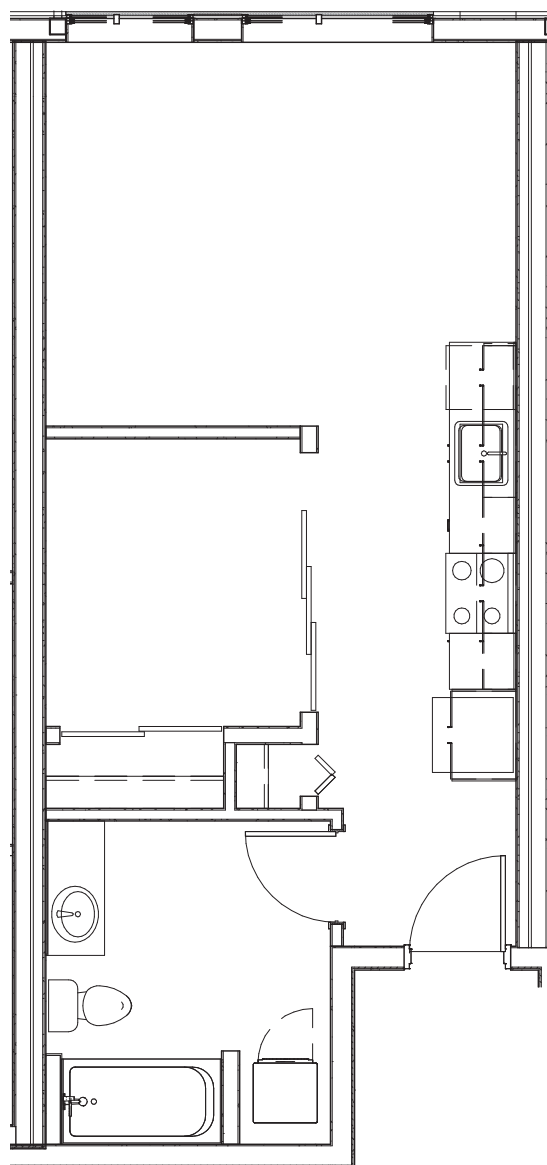

EL-S.1

STUDIO / 1 BATH

519
SQ. FT.

	800 NE 67th St Seattle, WA 98115
	206-517-9935 www.eleanorapartments.com

All dimensions and square footages are approximate